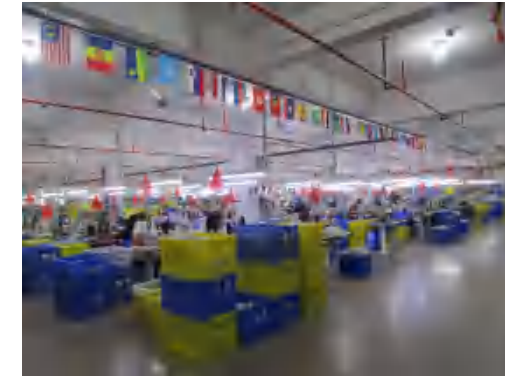

# Company profile

EDMOND FASHION CO.,LTD IS A GROUP COMPANY COMBINING FACTORIES OF SUZHOU EDMOND FASHION CO.,LTD AND JIANGXI EDMON FASHION CO.LTD,

SPECIALIZING IN THE DESIGN, DEVELOPMENT,PRODUCTION OF VARIOUS KINDS OF LAIDIES' LINGERIER , SLEEPWER , SHAPEWEAR AND SPORTSWEAR PRODUCTS BY USING BOTH BONDING AND SEAMLESS TECHNIQUE , HEADQUARTER IS SITUATED IN HONGKONG . FACTORY IS SITUATED IN BOTH YIWU AND FUZHOU CITY OF CHINA, AND FACTORY IS AVAILABLE WITH SEDEX 4.0 CERTIFICATE AND BSCI AUDIT.

FACTORY IS EQUIPPED WITH 100 PCS SANTONI MACHINES AND 20 SETS BONDING MATCHINES TOGETHR WITH OTHER VARIOUS KINDS OF SEWING MACHINES , WITH MONTHLY PRODUCTION CAPABILITY OF 300,000 PCS PER MONTH .

WE ARE LOOKING FORWARD TO WELCOMING YOUR VISIT TO US AND EXPECTING TO WORK AND GROW WITH CUSTOMERS STEP BY STEP AND IN THE LONG TERM.