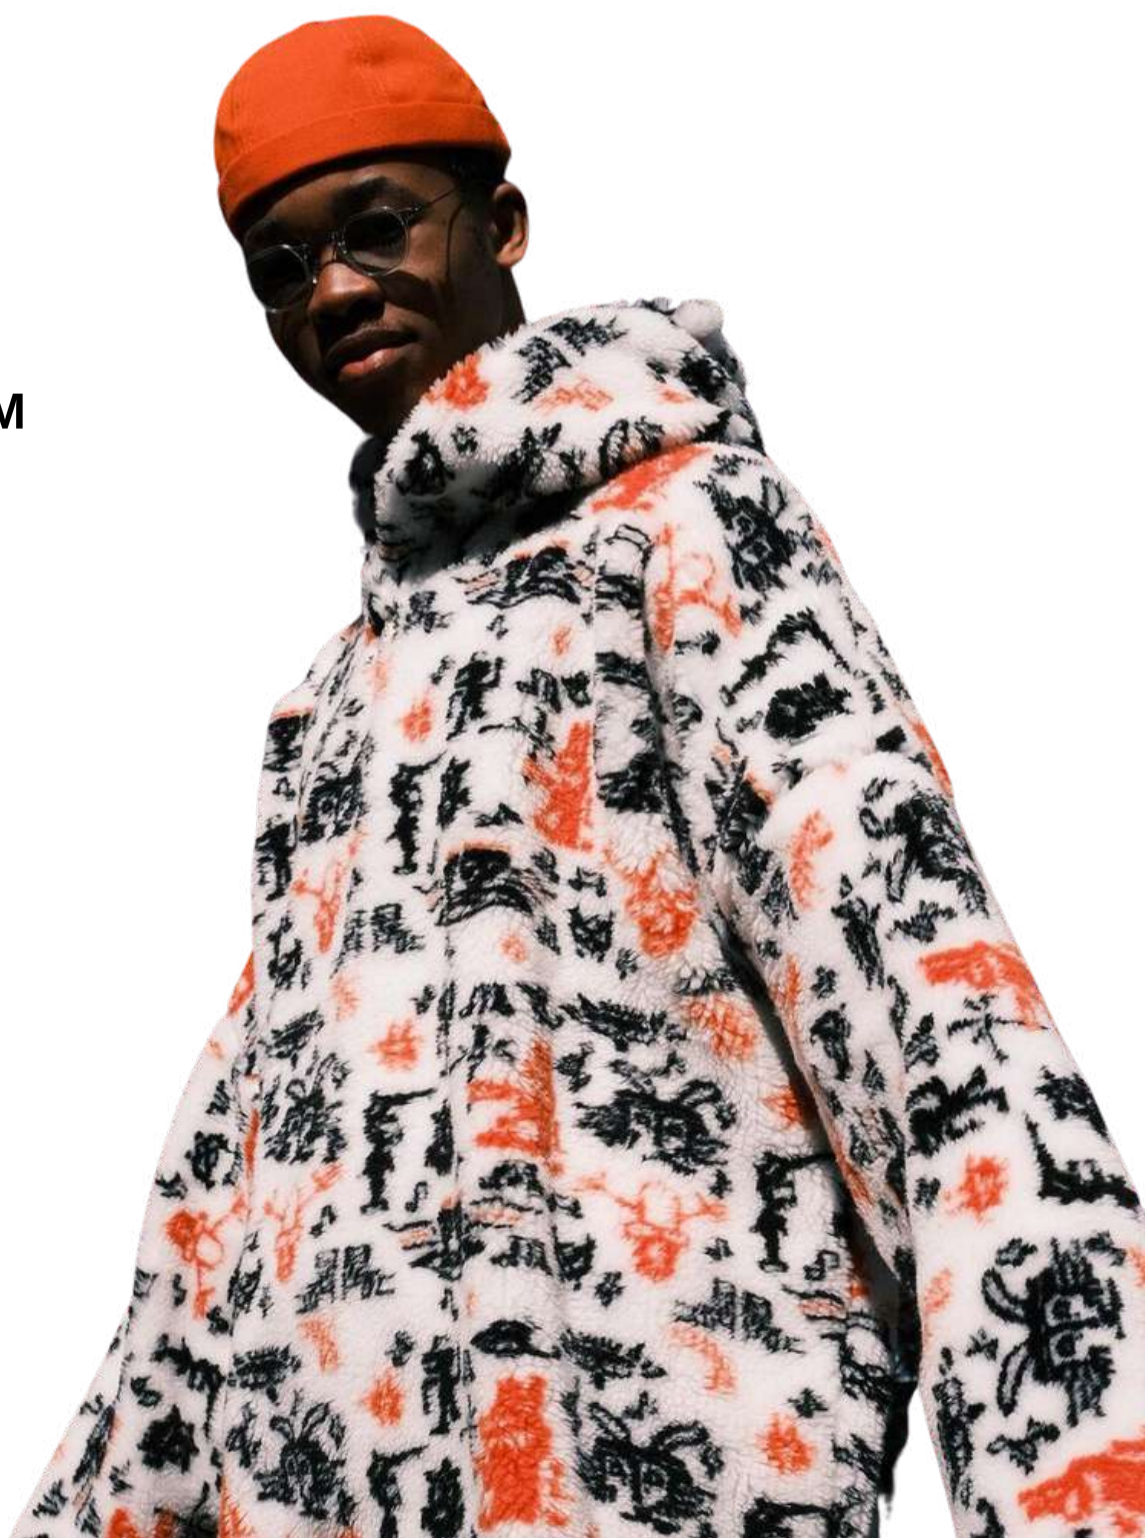

TYPE: OMEGAMER

CODE :N22-4316

WEIGHT/WIDTH :250GR /150CM

PILE :00MM

COMP : -